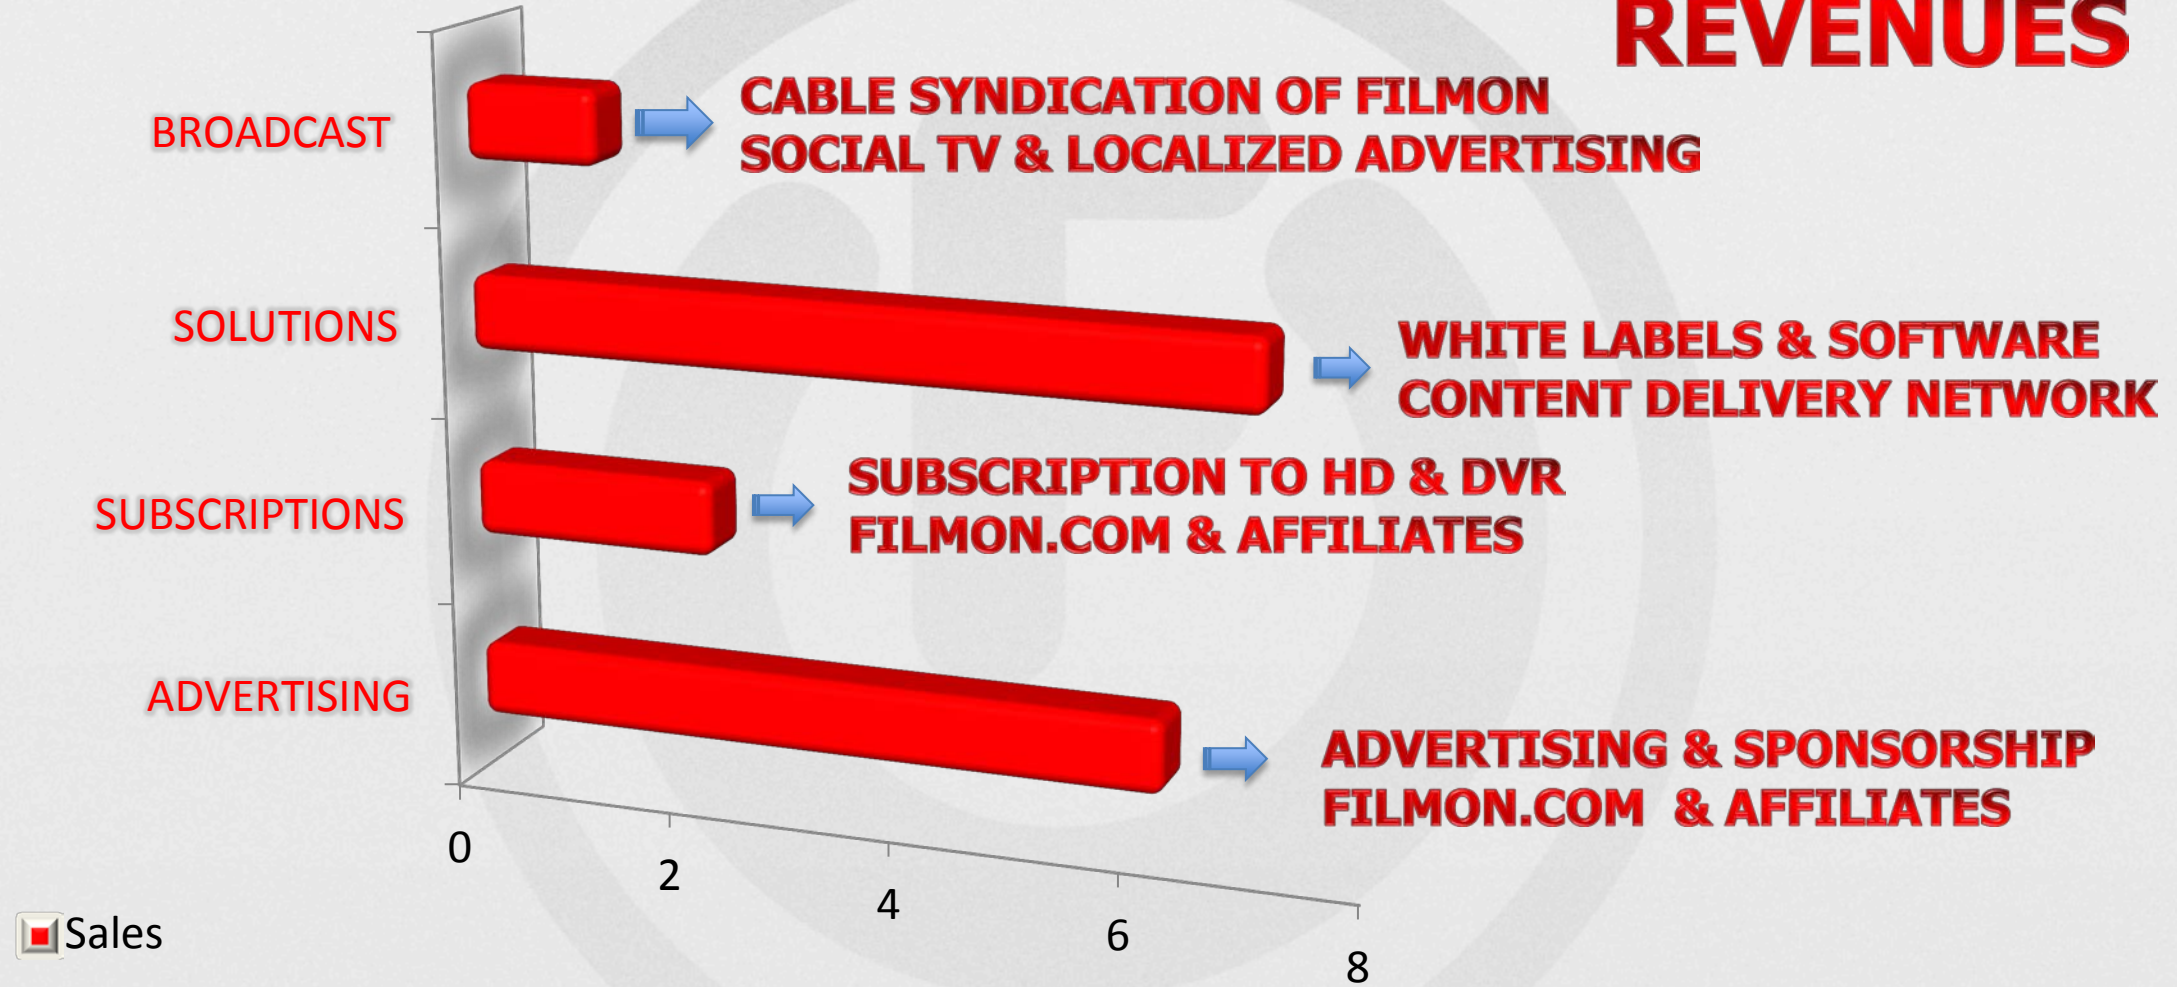

Business Model

REVENUES